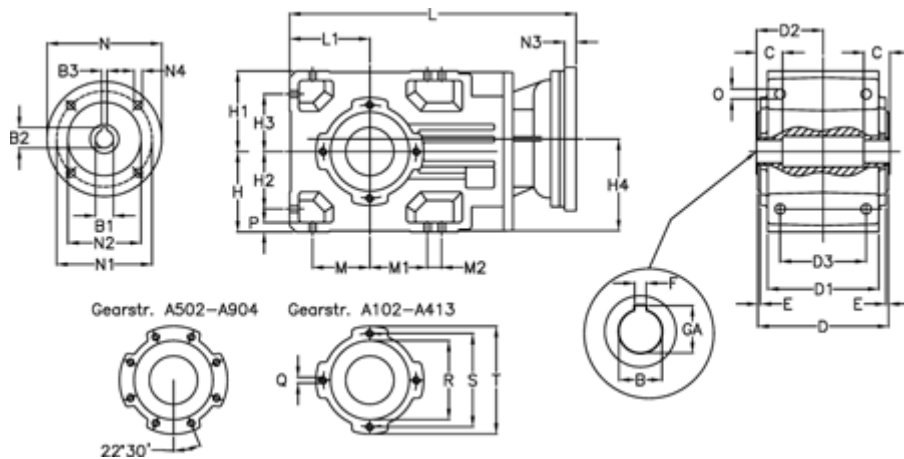

Article number: 29600201413225
 Description: Bevel helical gearbox
 A202UH30-14,1-P71B5

Measures

B = 30	D3 = 90	H3 = 60.0	N1 = 130	S = 115
B1 = 14	Description = A202UH30-xx-P71 B5	H4 = 93.0	N2 = 110	T = 140
B2 = 16.3	E = 3.0	L = 306.0	N3 = 0	
B3 = 5	F = 8	L1 = 80	N4 = M8x16	
C = 22	GA = 33.3	M = 60.0	O = 9.5	
D = 136	H = 80	M1 = 60.0	P = 9	
D1 = 110	H1 = 80	M2 = 0	Q = M8x15	
D2 = 70.0	H2 = 60.0	N = 160	R = 95	